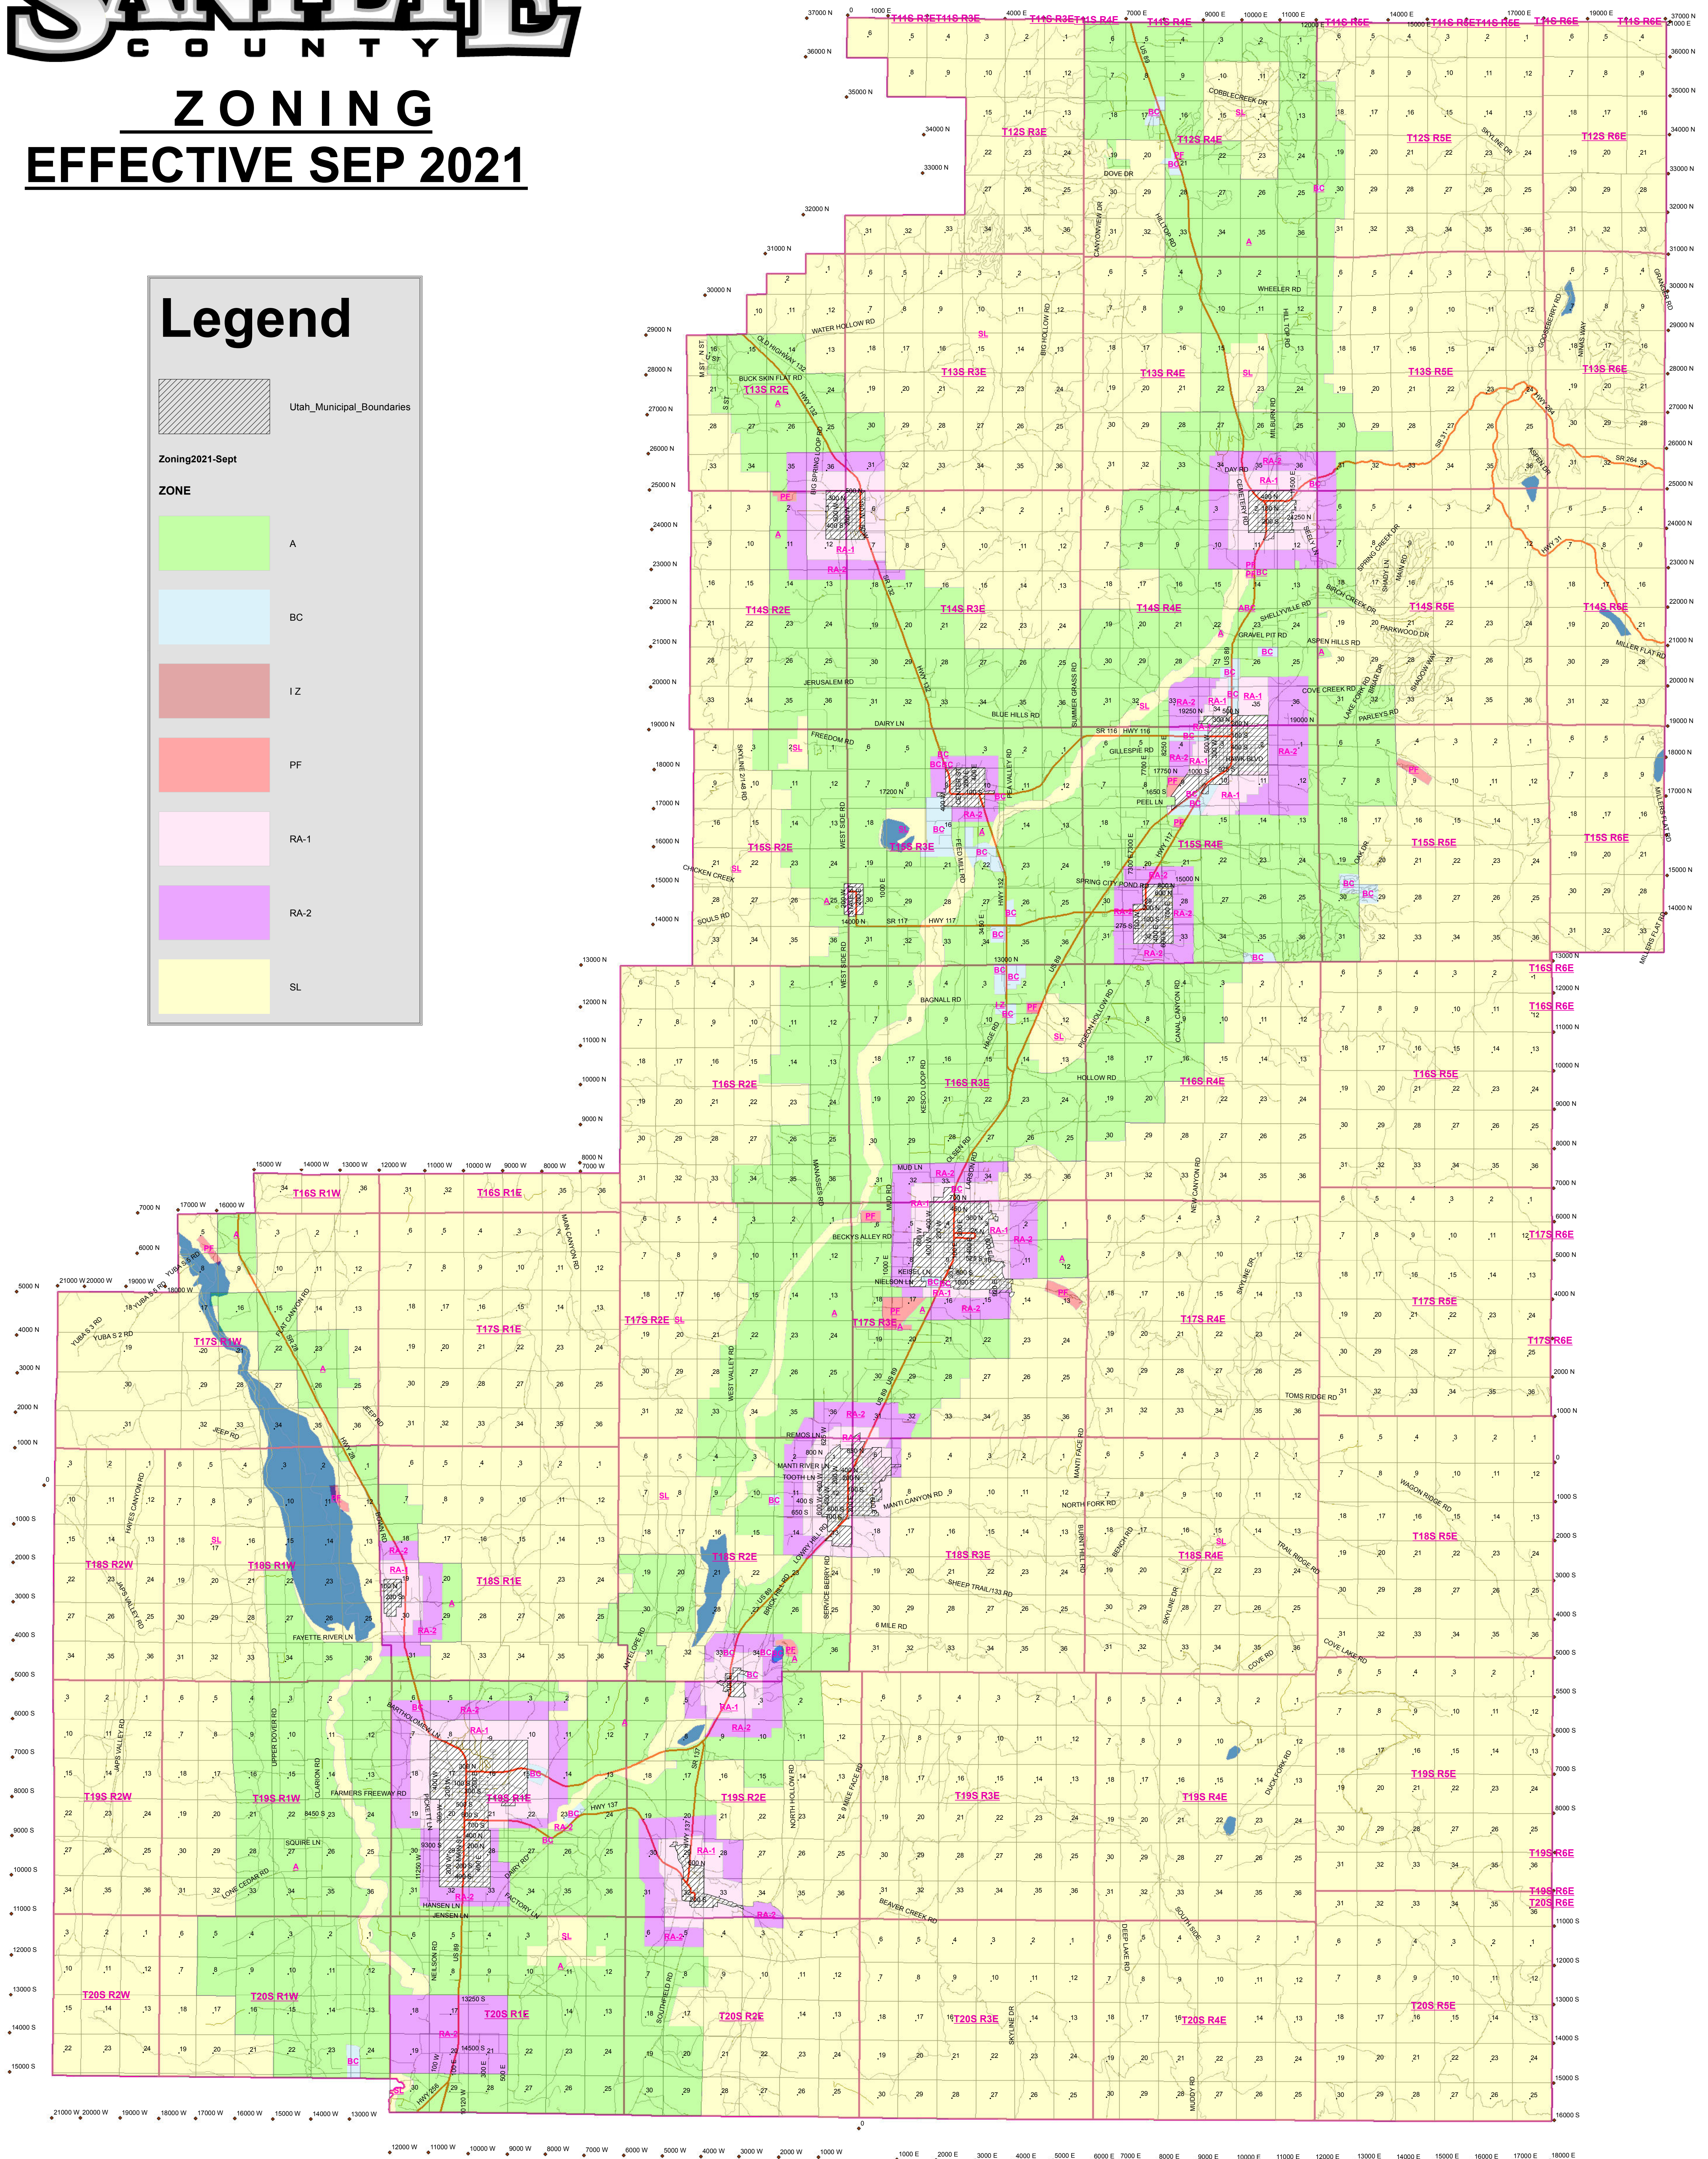

SANPETE COUNTY

ZONING EFFECTIVE SEP 2021

Legend

Utah_Municipal_Boundaries

Zoning2021-Sept

ZONE

Sanpete County GIS Map
SEP 2021 wklarsen

For Graphical Representation Only. For Official Boundary or Recorded Property Description Please Contact the Sanpete County Recorders Office